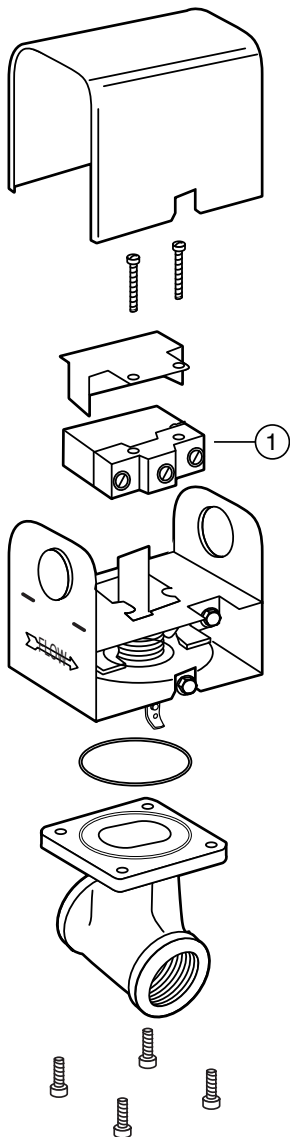

Flow Switches – Liquid

Series FS4-3 General Purpose Liquid Flow Switches

Components

For Model	Item Number	Part Number	Model Number	Description	Weight lbs. (kg)
All models (except those below)	1	310451	FS4-15SS	Stainless steel paddle kit	0.1 (.05)
	2	305200	FS4-33	SPDT switch	0.3 (.14)
FS4-3D	3	305512	FS4-3D-17	SPDT switch	0.3 (.14)
	4	304300	FS1-17	SPDT switch (next to adjustment screw)	0.3 (.14)

Note: Paddle kits include screws and washers.

Series FS4-3

FLOW SWITCHES

Series FS4-3

Series FS4-3D

Paddle Kit

Flow Switches – Liquid

Series FS4-3T General Purpose Liquid Flow Switches

Components

Item Number	Part Number	Model Number	Description	Weight lbs. (kg)
1	305200	FS4-33	SPDT switch	0.3 (.14)
2	336900	FS4-3T-25	Paddle kit (includes O-ring)	0.1 (.05)

Series FS4-3T

Note: Paddle kits include screws and washers.

FS4-3T

FS4-3T3

Paddle Kit

FLOW SWITCHES

Flow Switches – Liquid

Series FS5 General Purpose Liquid Flow Switches

Components

Item Number	Part Number	Model Number	Description	Weight lbs. (kg)
1	304300	FS1-17	Switch	0.3 (.14)