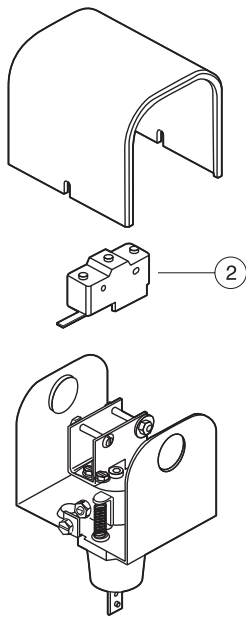

Flow Switch Replacement Parts

Series FS250 General Purpose Liquid Flow Switches

Components

Item Number	Part Number	Model Number	Description	Weight lbs. (kg)
1	310801	GSKT-FS254	O-Ring	0.1 (.05)
2	310802	SW-FS250	Switch	0.3 (0.14)
3	310451	FS4-15SS	Stainless steel paddle kit	0.1 (.05)

Note: Paddle kits include screws and washers.

FLOW SWITCHES

FS251

Paddle Kit