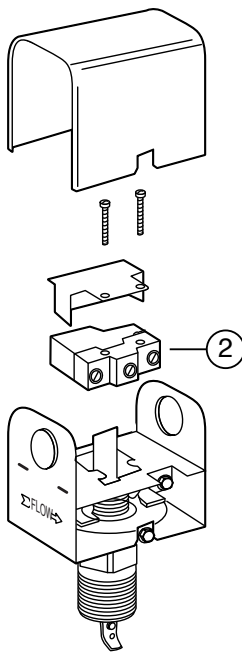

Flow Switches – Liquid

Series FS4-3 General Purpose Liquid Flow Switches

Components

For Model	Item Number	Part Number	Model Number	Description	Weight lbs. (kg)
All models (except those below)	1	310451	FS4-15SS	Stainless steel paddle kit	0.1 (.05)
	2	305200	FS4-33	SPDT switch	0.3 (.14)
FS4-3D	3	305512	FS4-3D-17	SPDT switch	0.3 (.14)
	4	304300	FS1-17	SPDT switch (next to adjustment screw)	0.3 (.14)

Note: Paddle kits include screws and washers.

Series FS4-3

FLOW SWITCHES

Series FS4-3

Series FS4-3D

Paddle Kit

Flow Switches – Liquid

Series FS4-3T General Purpose Liquid Flow Switches

Components

Item Number	Part Number	Model Number	Description	Weight lbs. (kg)
1	305200	FS4-33	SPDT switch	0.3 (.14)
2	336900	FS4-3T-25	Paddle kit (includes O-ring)	0.1 (.05)

Series FS4-3T

Note: Paddle kits include screws and washers.

FS4-3T

FS4-3T3

Paddle Kit

FLOW SWITCHES

Flow Switches – Liquid

Series FS5 General Purpose Liquid Flow Switches

Components

Item Number	Part Number	Model Number	Description	Weight lbs. (kg)
1	304300	FS1-17	Switch	0.3 (.14)