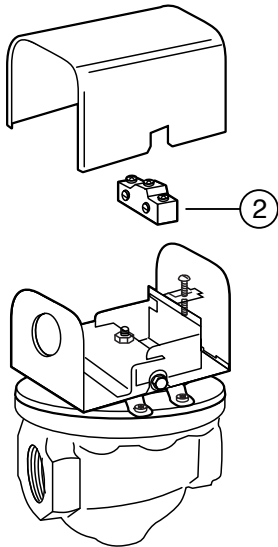

Components

Item Number	Part Number	Model Number	Description	Weight lbs. (kg)
1	300311	GSKT-FS1/6W	O-ring	0.1 (.05)
2	304300	FS1-17	Switch	0.3 (.14)

Series FS1

Series FS1-W

Series FS1

Series FS1-W

FLOW SWITCHES

Flow Switches – Liquid

Series FS6 & FS6-W High Sensitivity Liquid Flow Switches

Components

Item Number	Part Number	Model Number	Description	Weight lbs. (kg)
1	300311	GSKT-FS1/6W	O-ring	0.1 (.05)
2	304300	FS1-17	Switch	0.3 (.14)

Series FS6

Series FS6-W

Series FS6

Series FS6-W

Flow Switches – Liquid

Series FS7-4, FS7-4L & FS7-4S Industrial Liquid Flow Switches

Components

For Series	Item Number	Part Number	Model Number	Description	Weight lbs. (kg)
FS7-4					
FS7-4S	1	307000	FS7-31	SPDT switch	0.3 (.14)
FS7-4L					
FS7-4					
FS7-4S	2	337550	FS7S-4R-4	Paddle arm	0.5 (.23)
FS7-4	3	306700	FS7-28	Bronze paddle kit	0.1 (.05)
FS7-4S	4	306800	FS7-28S	Stainless steel paddle kit	0.1 (.05)
FS7-4L	5*	337900	FS7-28L	Bronze paddle kit	0.1 (.05)
FS7-4L	6*	337650	FS7-VL-4R-4	Paddle arm	0.5 (.23)