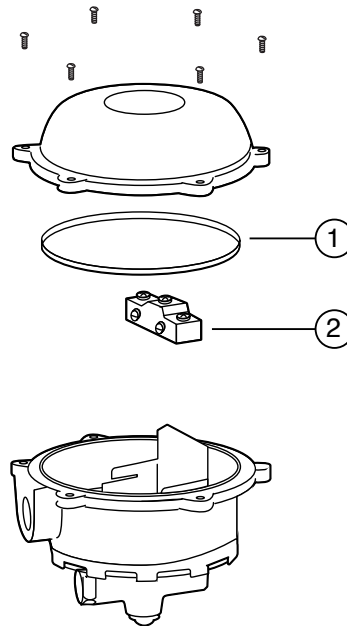

Item Number	Part Number	Model Number	Description	Weight lbs. (kg)
1	310801	GSKT-FS254	O-Ring	0.1 (.05)
2	310802	SW-FS250	Switch	0.3 (0.14)
3	310451	FS4-15SS	Stainless steel paddle kit	0.1 (.05)

Note: Paddle kits include screws and washers.

Components

Item Number	Part Number	Model Number	Description	Weight lbs. (kg)
1	300311	GSKT-FS1/6W	O-ring	0.1 (.05)
2	304300	FS1-17	Switch	0.3 (.14)

Series FS1

Series FS1-W

Series FS1

Series FS1-W

FLOW SWITCHES

Flow Switches – Liquid

Series FS6 & FS6-W High Sensitivity Liquid Flow Switches

Components

Item Number	Part Number	Model Number	Description	Weight lbs. (kg)
1	300311	GSKT-FS1/6W	O-ring	0.1 (.05)
2	304300	FS1-17	Switch	0.3 (.14)