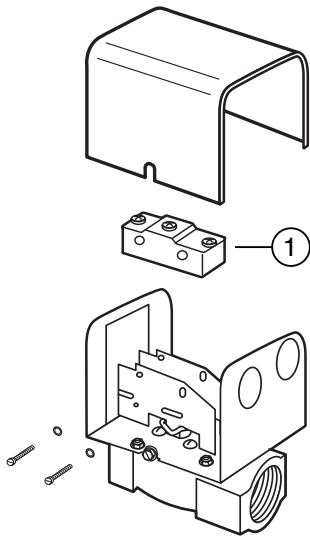

Components

Item Number	Part Number	Model Number	Description	Weight lbs. (kg)
1	305200	FS4-33	SPDT switch	0.3 (.14)
2	336900	FS4-3T-25	Paddle kit (includes O-ring)	0.1 (.05)

Series FS4-3T

Note: Paddle kits include screws and washers.

FS4-3T

FS4-3T3

Paddle Kit

FLOW SWITCHES

Flow Switches – Liquid

Series FS5 General Purpose Liquid Flow Switches

Components

Item Number	Part Number	Model Number	Description	Weight lbs. (kg)
1	304300	FS1-17	Switch	0.3 (.14)

Series FS5

Series FS5

Series FS8-W General Purpose Liquid Flow Switches

Components

Item Number	Part Number	Model Number	Description	Weight lbs. (kg)
1	307400	GSKT-FS8W	O-ring	0.1 (.05)
2	310478	FS8-33	Switch	0.3 (.14)
3	310451	FS4-15SS	Stainless steel paddle kit	0.1 (.05)