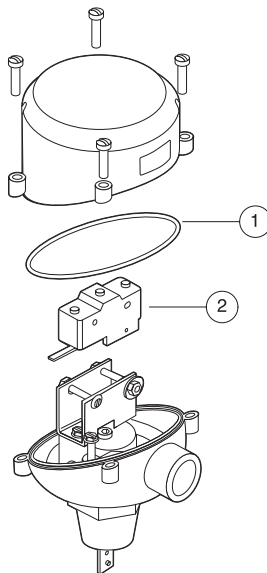

Series FS8-W

Note: Paddle kits include screws and washers.

FLOW SWITCHES

Series FS8-W

Paddle Kit

Flow Switch Replacement Parts

Series FS250 General Purpose Liquid Flow Switches

Components

Item Number	Part Number	Model Number	Description	Weight lbs. (kg)
1	310801	GSKT-FS254	O-Ring	0.1 (.05)
2	310802	SW-FS250	Switch	0.3 (0.14)
3	310451	FS4-15SS	Stainless steel paddle kit	0.1 (.05)

Note: Paddle kits include screws and washers.

FS251

FS254

FLOW SWITCHES

FS251

FS254

Paddle Kit

Flow Switches – Liquid

Series FS1 & FS1-W High Sensitivity Liquid Flow Switches

Components

Item Number	Part Number	Model Number	Description	Weight lbs. (kg)
1	300311	GSKT-FS1/6W	O-ring	0.1 (.05)
2	304300	FS1-17	Switch	0.3 (.14)

Series FS1

Series FS1-W

Series FS1

Series FS1-W

FLOW SWITCHES