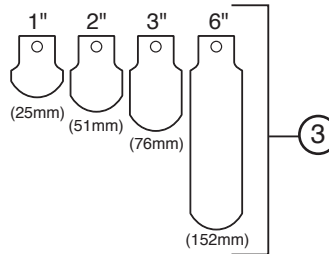

Series FS8-W General Purpose Liquid Flow Switches

Components

Item Number	Part Number	Model Number	Description	Weight lbs. (kg)
1	307400	GSKT-FS8W	O-ring	0.1 (.05)
2	310478	FS8-33	Switch	0.3 (.14)
3	310451	FS4-15SS	Stainless steel paddle kit	0.1 (.05)

Note: Paddle kits include screws and washers.

FLOW SWITCHES

Paddle Kit