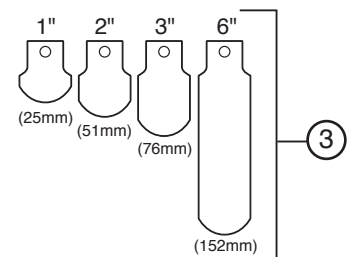

Flow Switch Replacement Parts

Series FS250 General Purpose Liquid Flow Switches

Components

Item Number	Part Number	Model Number	Description	Weight lbs. (kg)
1	310801	GSKT-FS254	O-Ring	0.1 (.05)
2	310802	SW-FS250	Switch	0.3 (0.14)
3	310451	FS4-15SS	Stainless steel paddle kit	0.1 (.05)

Note: Paddle kits include screws and washers.

FLOW SWITCHES

Paddle Kit