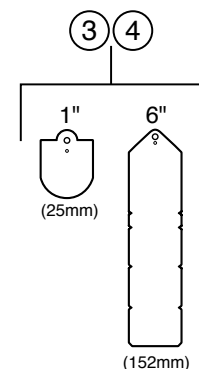

Flow Switches – Liquid

Series FS7-4E & FS7-4W Industrial Liquid Flow Switches

Components

For Series	Item Number	Part Number	Model Number	Description	Weight lbs. (kg)
All models	1	307000	FS7-31	SPDT switch	0.3 (.14)
	2	337550	FS7S-4R-4	Paddle arm	0.4 (.18)
FS7-4E FS7-4W	3	306700	FS7-28	Bronze paddle kit	0.1 (.05)
FS7-4SE FS7-4SW	4	306800	FS7-28S	Stainless steel paddle kit	0.1 (.05)
FS7-4W FS7-4SW	5	307200	FS7-W-43	Gasket	0.1 (.05)

Series FS7-4E & FS7-4W

FLOW SWITCHES

Note: Paddle kits include screws and washers.

Series FS7-4E

Series FS7-4W

Paddle Kit