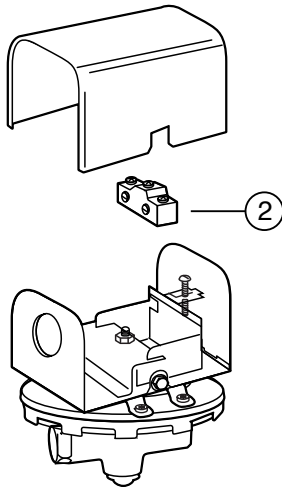

Item Number	Part Number	Model Number	Description	Weight lbs. (kg)
1	310801	GSKT-FS254	O-Ring	0.1 (.05)
2	310802	SW-FS250	Switch	0.3 (0.14)
3	310451	FS4-15SS	Stainless steel paddle kit	0.1 (.05)

Note: Paddle kits include screws and washers.

Components

Item Number	Part Number	Model Number	Description	Weight lbs. (kg)
1	300311	GSKT-FS1/6W	O-ring	0.1 (.05)
2	304300	FS1-17	Switch	0.3 (.14)

Series FS1

Series FS1-W

Series FS1

Series FS1-W

FLOW SWITCHES