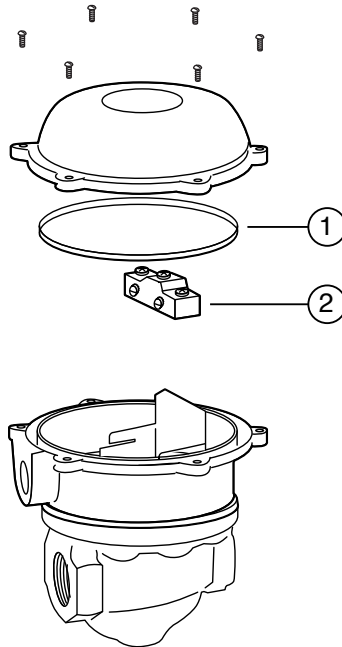

Components

Item Number	Part Number	Model Number	Description	Weight lbs. (kg)
1	300311	GSKT-FS1/6W	O-ring	0.1 (.05)
2	304300	FS1-17	Switch	0.3 (.14)

Series FS1

Series FS1-W

Series FS1

Series FS1-W

FLOW SWITCHES

Flow Switches – Liquid

Series FS6 & FS6-W High Sensitivity Liquid Flow Switches

Components

Item Number	Part Number	Model Number	Description	Weight lbs. (kg)
1	300311	GSKT-FS1/6W	O-ring	0.1 (.05)
2	304300	FS1-17	Switch	0.3 (.14)

Series FS6

Series FS6-W

Series FS6

Series FS6-W

Flow Switches – Liquid

Series FS7-4, FS7-4L & FS7-4S Industrial Liquid Flow Switches

Components

For Series	Item Number	Part Number	Model Number	Description	Weight lbs. (kg)
FS7-4					
FS7-4S	1	307000	FS7-31	SPDT switch	0.3 (.14)
FS7-4L					
FS7-4					
FS7-4S	2	337550	FS7S-4R-4	Paddle arm	0.5 (.23)
FS7-4	3	306700	FS7-28	Bronze paddle kit	0.1 (.05)
FS7-4S	4	306800	FS7-28S	Stainless steel paddle kit	0.1 (.05)
FS7-4L	5*	337900	FS7-28L	Bronze paddle kit	0.1 (.05)
FS7-4L	6*	337650	FS7-VL-4R-4	Paddle arm	0.5 (.23)