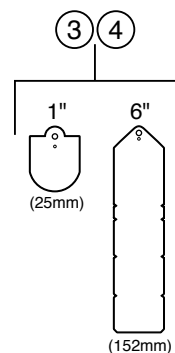

Series FS6

Series FS6-W

Series FS6

Series FS6-W

Flow Switches – Liquid

Series FS7-4, FS7-4L & FS7-4S Industrial Liquid Flow Switches

Components

For Series	Item Number	Part Number	Model Number	Description	Weight lbs. (kg)
FS7-4					
FS7-4S	1	307000	FS7-31	SPDT switch	0.3 (.14)
FS7-4L					
FS7-4					
FS7-4S	2	337550	FS7S-4R-4	Paddle arm	0.5 (.23)
FS7-4	3	306700	FS7-28	Bronze paddle kit	0.1 (.05)
FS7-4S	4	306800	FS7-28S	Stainless steel paddle kit	0.1 (.05)
FS7-4L	5*	337900	FS7-28L	Bronze paddle kit	0.1 (.05)
FS7-4L	6*	337650	FS7-VL-4R-4	Paddle arm	0.5 (.23)

Note: Paddle kits include screws and washers.

* Available on L models only.

Series FS7-4

Series FS7-4L

Series FS7-4, FS7-4L & FS7-4S

Series FS7-4 & FS7-4S Paddle Kit

Series FS7-4L Paddle Kit

FLOW SWITCHES