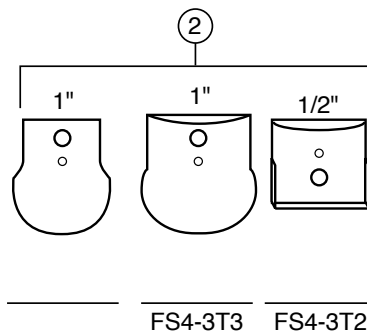

Components

Item Number	Part Number	Model Number	Description	Weight lbs. (kg)
1	305200	FS4-33	SPDT switch	0.3 (.14)
2	336900	FS4-3T-25	Paddle kit (includes O-ring)	0.1 (.05)

Series FS4-3T

Note: Paddle kits include screws and washers.

FS4-3T

FS4-3T3

Paddle Kit

FLOW SWITCHES

Flow Switches – Liquid

Series FS5 General Purpose Liquid Flow Switches

Components

Item Number	Part Number	Model Number	Description	Weight lbs. (kg)
1	304300	FS1-17	Switch	0.3 (.14)