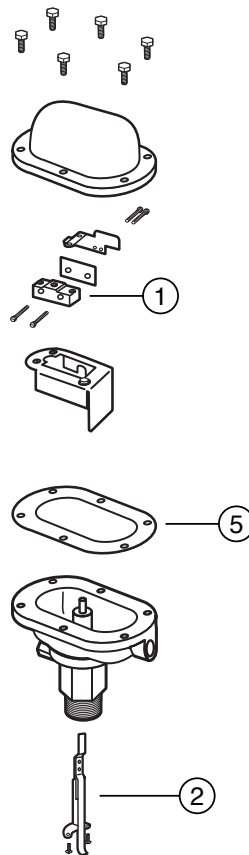

Components

Item Number	Part Number	Model Number	Description	Weight lbs. (kg)
1	305200	FS4-33	SPDT switch	0.3 (.14)
2	336900	FS4-3T-25	Paddle kit (includes O-ring)	0.1 (.05)

Series FS4-3T

Note: Paddle kits include screws and washers.

Note: Paddle kits include screws and washers.

* Available on L models only.

Series FS7-4

Series FS7-4L

Series FS7-4, FS7-4L & FS7-4S

Series FS7-4 & FS7-4S Paddle Kit

Series FS7-4L Paddle Kit

FLOW SWITCHES

Flow Switches – Liquid

Series FS7-4E & FS7-4W Industrial Liquid Flow Switches

Components

For Series	Item Number	Part Number	Model Number	Description	Weight lbs. (kg)
All models	1	307000	FS7-31	SPDT switch	0.3 (.14)
	2	337550	FS7S-4R-4	Paddle arm	0.4 (.18)
FS7-4E FS7-4W	3	306700	FS7-28	Bronze paddle kit	0.1 (.05)
FS7-4SE FS7-4SW	4	306800	FS7-28S	Stainless steel paddle kit	0.1 (.05)
FS7-4W FS7-4SW	5	307200	FS7-W-43	Gasket	0.1 (.05)

Series FS7-4E & FS7-4W

FLOW SWITCHES

Note: Paddle kits include screws and washers.

Series FS7-4E

Series FS7-4W

Paddle Kit