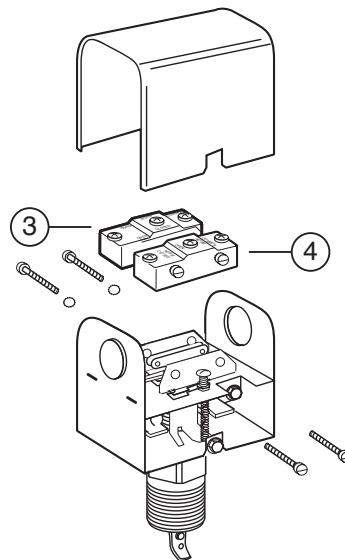

Flow Switches – Liquid

Series FS4-3 General Purpose Liquid Flow Switches

Components

For Model	Item Number	Part Number	Model Number	Description	Weight lbs. (kg)
All models (except those below)	1	310451	FS4-15SS	Stainless steel paddle kit	0.1 (.05)
	2	305200	FS4-33	SPDT switch	0.3 (.14)
FS4-3D	3	305512	FS4-3D-17	SPDT switch	0.3 (.14)
	4	304300	FS1-17	SPDT switch (next to adjustment screw)	0.3 (.14)

Note: Paddle kits include screws and washers.

Series FS4-3

FLOW SWITCHES

Series FS4-3

Series FS4-3D

Paddle Kit

Flow Switches – Liquid

Series FS4-3T General Purpose Liquid Flow Switches

Components

Item Number	Part Number	Model Number	Description	Weight lbs. (kg)
1	305200	FS4-33	SPDT switch	0.3 (.14)
2	336900	FS4-3T-25	Paddle kit (includes O-ring)	0.1 (.05)

Series FS4-3T

Note: Paddle kits include screws and washers.

FS4-3T

FS4-3T3

Paddle Kit

FLOW SWITCHES

Flow Switches – Liquid

Series FS5 General Purpose Liquid Flow Switches

Components

Item Number	Part Number	Model Number	Description	Weight lbs. (kg)
1	304300	FS1-17	Switch	0.3 (.14)