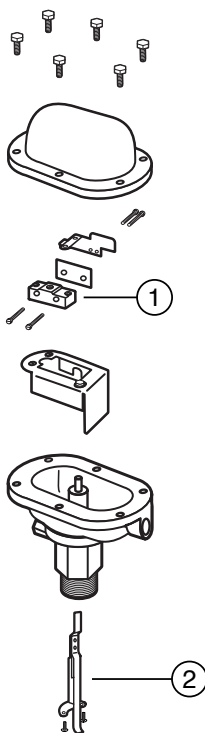

Note: Paddle kits include screws and washers.

Series FS4-3

FLOW SWITCHES

Series FS4-3

Series FS4-3D

Paddle Kit

Flow Switches – Liquid

Series FS4-3T General Purpose Liquid Flow Switches

Note: Paddle kits include screws and washers.

* Available on L models only.

Series FS7-4

Series FS7-4L

Series FS7-4, FS7-4L & FS7-4S

Series FS7-4 & FS7-4S Paddle Kit

Series FS7-4L Paddle Kit

FLOW SWITCHES

Flow Switches – Liquid

Series FS7-4E & FS7-4W Industrial Liquid Flow Switches

Components

For Series	Item Number	Part Number	Model Number	Description	Weight lbs. (kg)
All models	1	307000	FS7-31	SPDT switch	0.3 (.14)
	2	337550	FS7S-4R-4	Paddle arm	0.4 (.18)
FS7-4E FS7-4W	3	306700	FS7-28	Bronze paddle kit	0.1 (.05)
FS7-4SE FS7-4SW	4	306800	FS7-28S	Stainless steel paddle kit	0.1 (.05)
FS7-4W FS7-4SW	5	307200	FS7-W-43	Gasket	0.1 (.05)

Series FS7-4E & FS7-4W

FLOW SWITCHES

Note: Paddle kits include screws and washers.

Series FS7-4E

Series FS7-4W

Paddle Kit