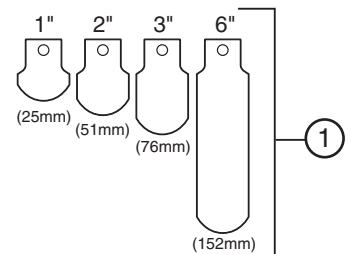

Flow Switches – Liquid

Series FS4-3 General Purpose Liquid Flow Switches

Components

For Model	Item Number	Part Number	Model Number	Description	Weight lbs. (kg)
All models (except those below)	1	310451	FS4-15SS	Stainless steel paddle kit	0.1 (.05)
	2	305200	FS4-33	SPDT switch	0.3 (.14)
FS4-3D	3	305512	FS4-3D-17	SPDT switch	0.3 (.14)
	4	304300	FS1-17	SPDT switch (next to adjustment screw)	0.3 (.14)

Note: Paddle kits include screws and washers.

FLOW SWITCHES

Series FS4-3D

Paddle Kit