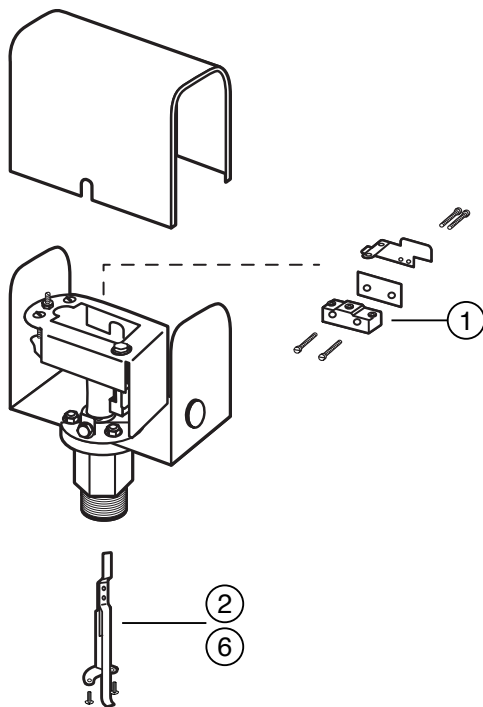

Series FS6

Series FS6-W

Series FS6

Series FS6-W

Flow Switches – Liquid

Series FS7-4, FS7-4L & FS7-4S Industrial Liquid Flow Switches

Components

For Series	Item Number	Part Number	Model Number	Description	Weight lbs. (kg)
FS7-4					
FS7-4S	1	307000	FS7-31	SPDT switch	0.3 (.14)
FS7-4L					
FS7-4					
FS7-4S	2	337550	FS7S-4R-4	Paddle arm	0.5 (.23)
FS7-4	3	306700	FS7-28	Bronze paddle kit	0.1 (.05)
FS7-4S	4	306800	FS7-28S	Stainless steel paddle kit	0.1 (.05)
FS7-4L	5*	337900	FS7-28L	Bronze paddle kit	0.1 (.05)
FS7-4L	6*	337650	FS7-VL-4R-4	Paddle arm	0.5 (.23)

Note: Paddle kits include screws and washers.

* Available on L models only.

Series FS7-4

Series FS7-4L

Series FS7-4, FS7-4L & FS7-4S

Series FS7-4 & FS7-4S Paddle Kit

Series FS7-4L Paddle Kit

FLOW SWITCHES