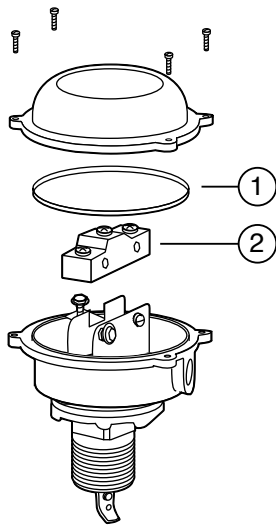

Components

Item Number	Part Number	Model Number	Description	Weight lbs. (kg)
1	305200	FS4-33	SPDT switch	0.3 (.14)
2	336900	FS4-3T-25	Paddle kit (includes O-ring)	0.1 (.05)

Series FS4-3T

Note: Paddle kits include screws and washers.

FS4-3T

FS4-3T3

Paddle Kit

FLOW SWITCHES

Flow Switches – Liquid

Series FS5 General Purpose Liquid Flow Switches

Components

Item Number	Part Number	Model Number	Description	Weight lbs. (kg)
1	304300	FS1-17	Switch	0.3 (.14)

Series FS5

Series FS5

Series FS8-W General Purpose Liquid Flow Switches

Components

Item Number	Part Number	Model Number	Description	Weight lbs. (kg)
1	307400	GSKT-FS8W	O-ring	0.1 (.05)
2	310478	FS8-33	Switch	0.3 (.14)
3	310451	FS4-15SS	Stainless steel paddle kit	0.1 (.05)

Series FS8-W

Note: Paddle kits include screws and washers.

FLOW SWITCHES

Series FS8-W

Paddle Kit

Flow Switch Replacement Parts

Series FS250 General Purpose Liquid Flow Switches

Components