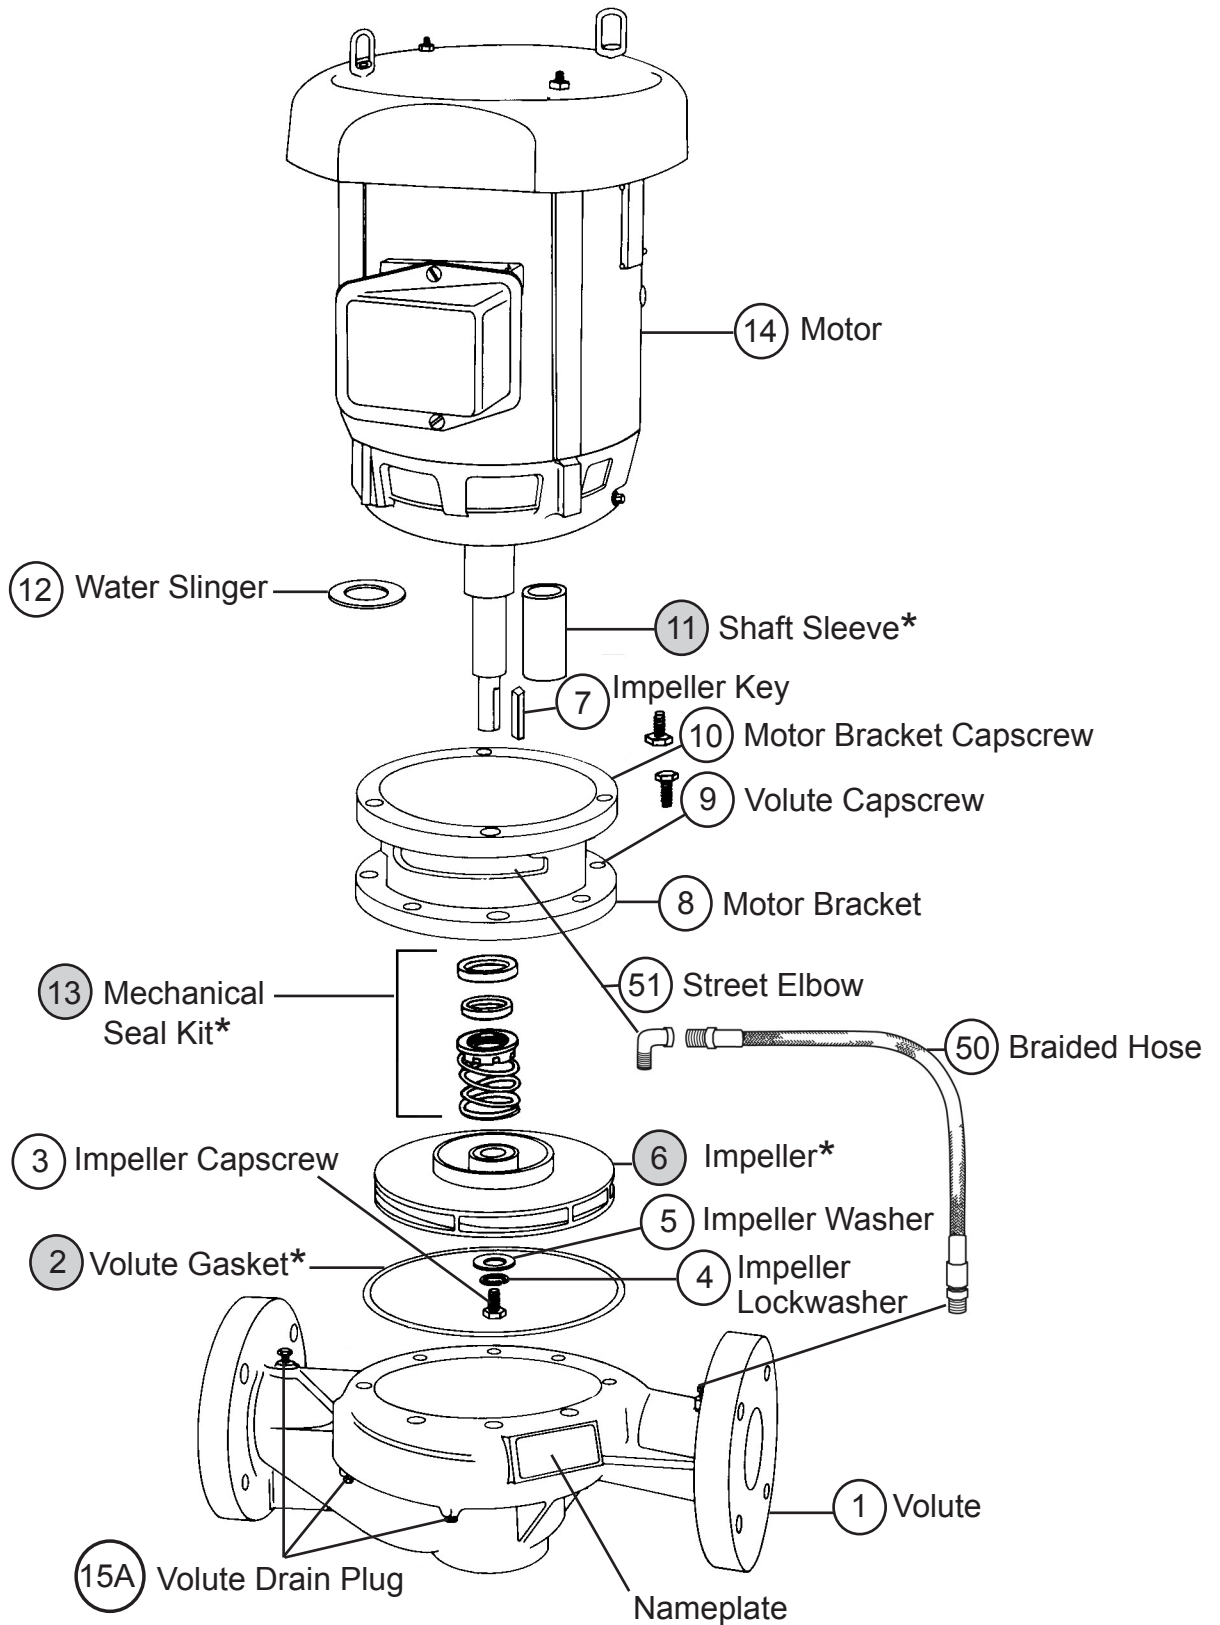

Series e-80 Pump Exploded View

Standard Seal Construction

* Factory recommended spare parts